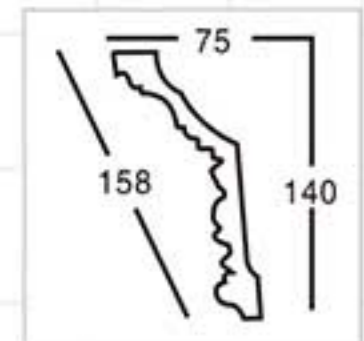

Hand painting champagne Gold

GA-81091  
Length □ 2400mm  
Breadth: 127mm  
Pattern: 810mm

Gold with Silver

GA-81095  
Length □ 2400mm  
Breadth: 116mm  
Pattern: 100mm

Crack silver

GA-81119  
Length □ 2400mm  
Breadth: 140mm  
Pattern: 20mm

Antique gold

GA-81128  
Length□2400mm  
Breadth:164mm  
Pattern:348mm

Partial Gold leaf

GA-81129  
Length□2400mm  
Breadth:172mm  
Pattern:200mm

silver

GA-81129  
Length□2400mm  
Breadth:172mm  
Pattern:200mm

Champagne Gold

GA-81138  
Length□2400mm  
Breadth:158mm  
Pattern:150mm

Antique silver

GA-81139  
Length□2400mm  
Breadth:200mm  
Pattern:240mm

Gold with Silver

GA-81148  
Length□2400mm  
Breadth:222mm  
Pattern:35mm

Coffee

GA-81153  
Length□2400mm  
Breadth:182mm  
Pattern:140mm

Gold

GA-81155  
Length□2400mm  
Breadth:228mm  
Pattern:240mm

Champagne Gold

GA-81156-160  
Length□2400mm  
Breadth:255mm  
Pattern:245mm

Gold with Silver