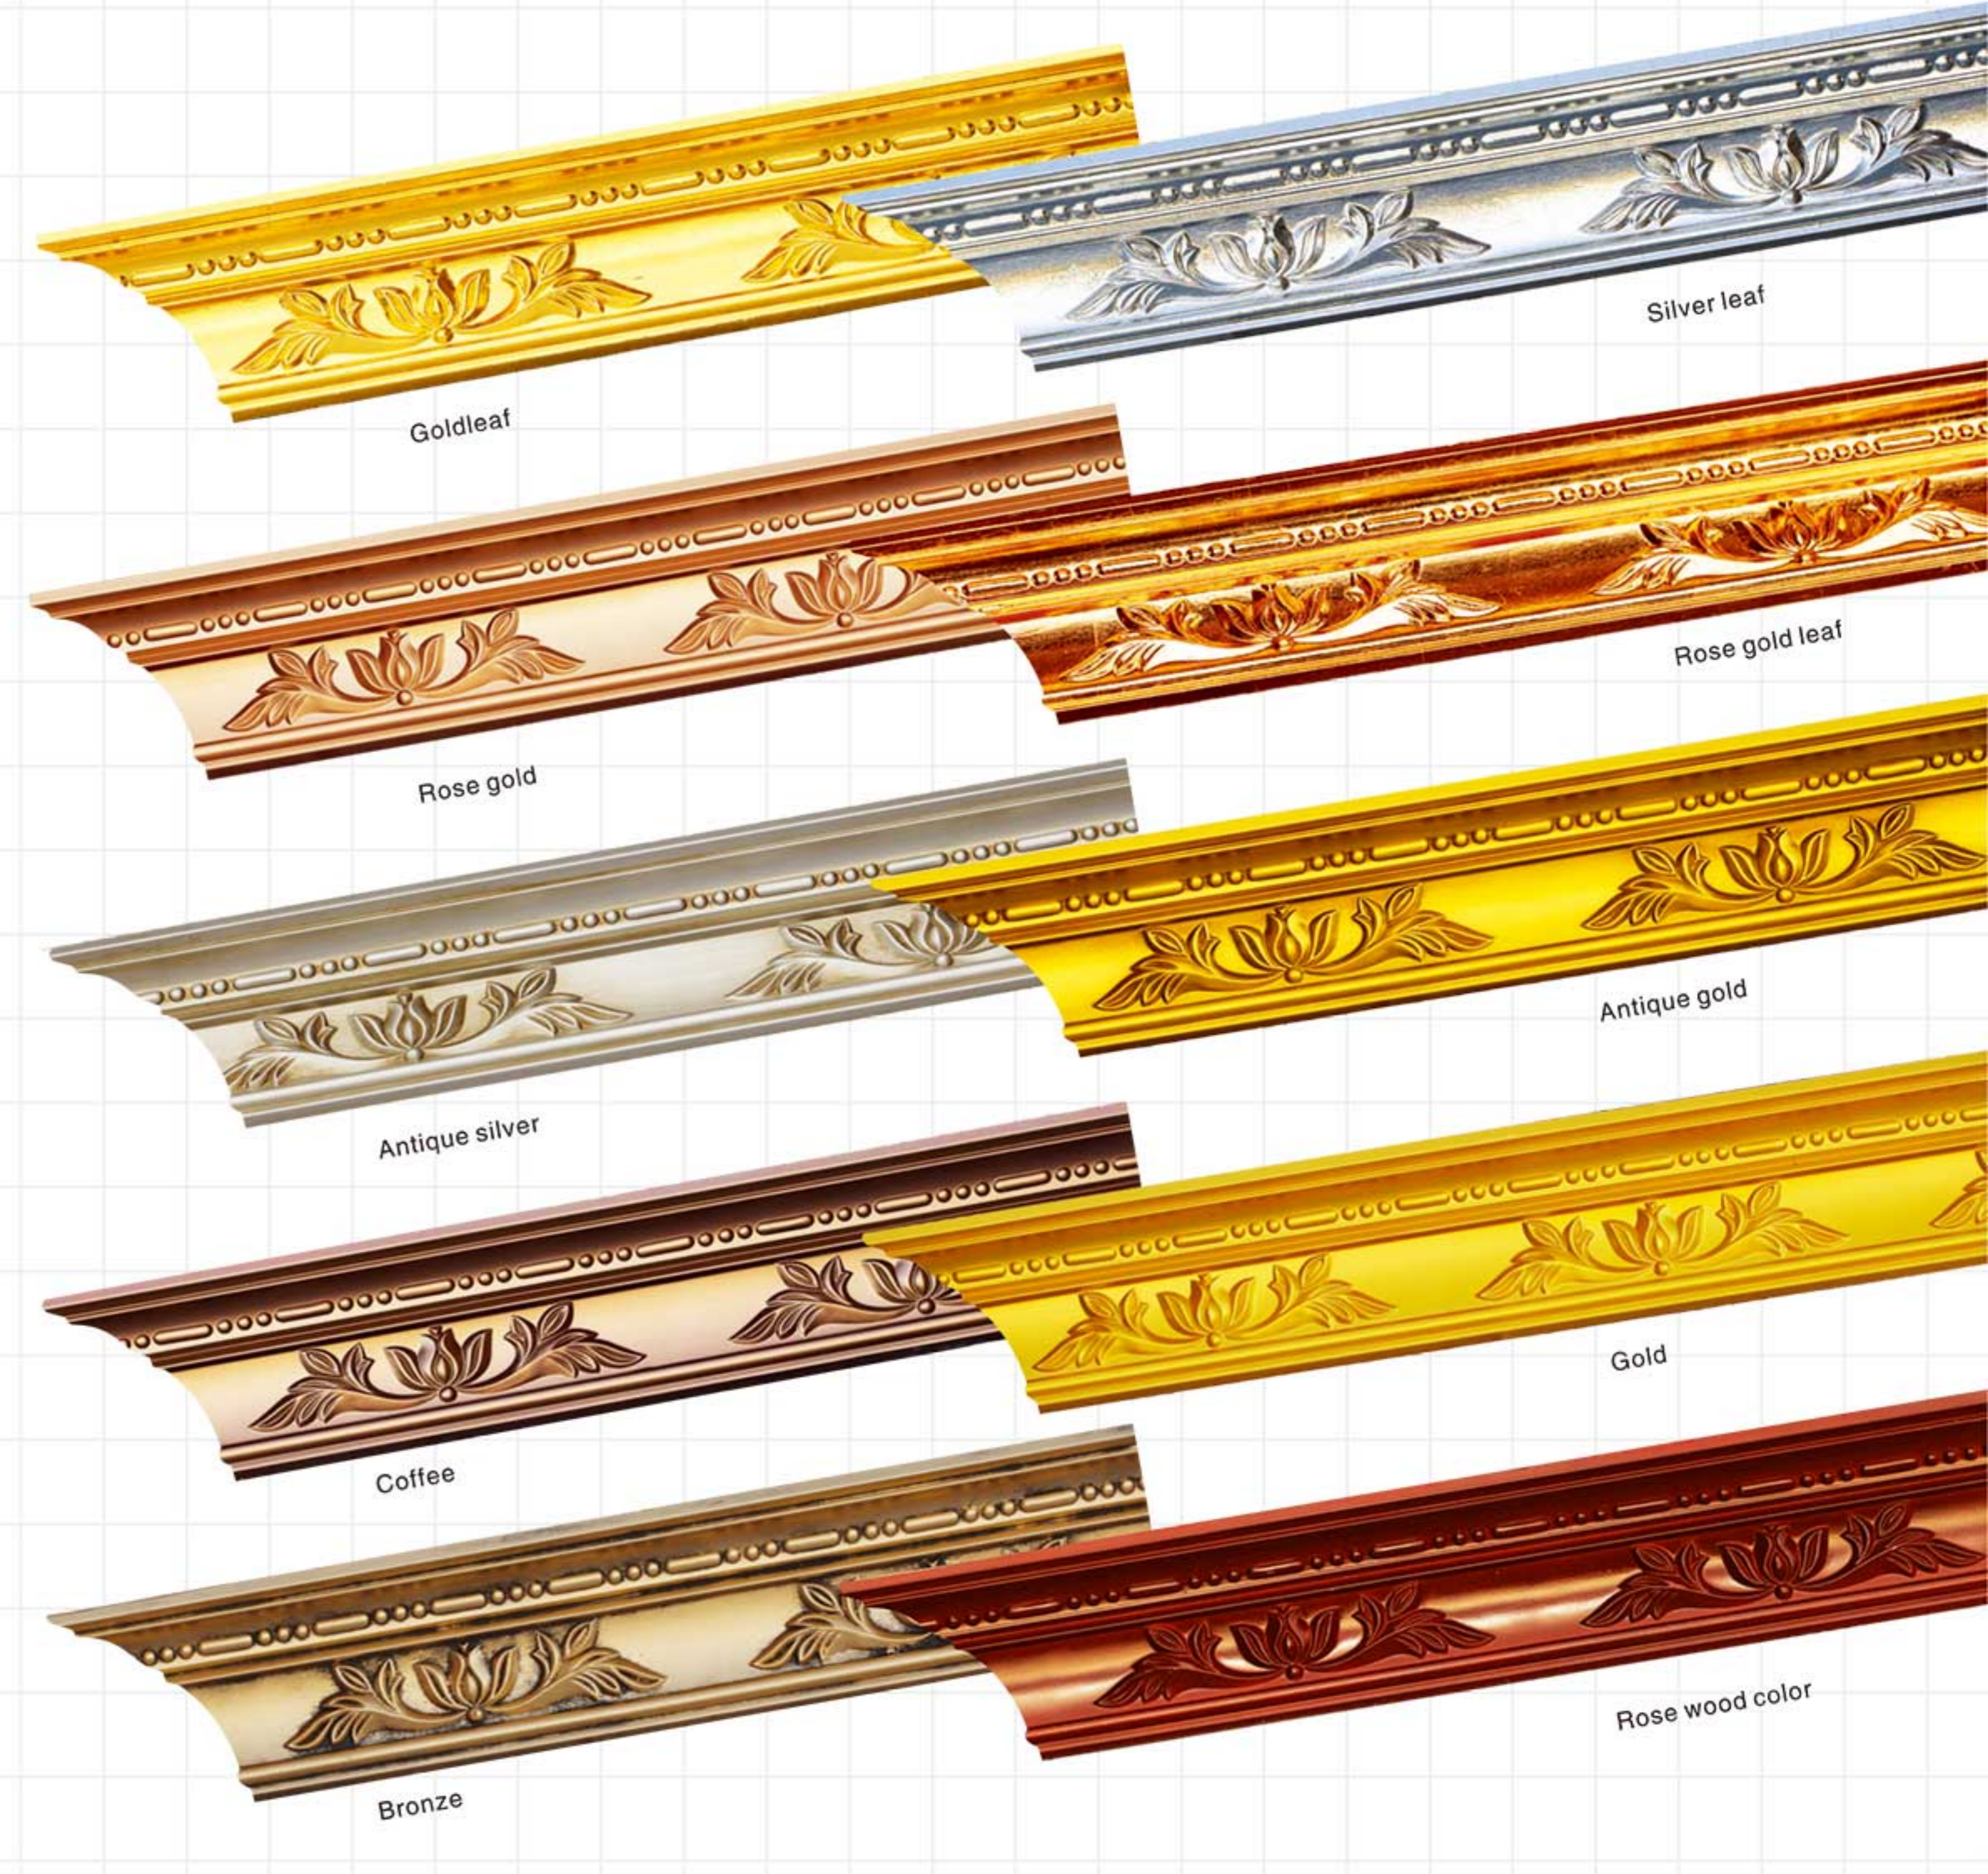

Color Effect

Color Effect

Color Effect

Color Effect

GA-81039-80 Gold with Silver  
 Breadth:114mm  
 Pattern:200mm  
 Length□2400mm

GA-81039-80 Off white  
 Breadth:114mm  
 Pattern:200mm  
 Length□2400mm

Color Effect

Color Effect

GA-81088-100 Gold with Silver  
 Breadth:133mm  
 Pattern:100mm  
 Length□2400mm

GA-81088-100 Off white  
 Breadth:133mm  
 Pattern:100mm  
 Length□2400mm

Color Effect

Color Effect

GA-81004  
Length □ 2400mm  
Breath: 79mm  
Pattern: 10mm