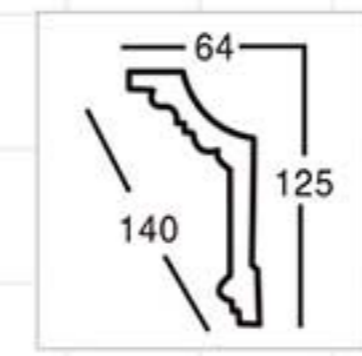

Champagne Gold

GA-81069  
Length □ 2400mm  
Breadth: 128mm  
Pattern: 144mm

Famille rose

GA-81071  
Length □ 2400mm  
Breadth: 145mm  
Pattern: 77mm

Hand Painting Silver

GA-81083  
Length □ 2400mm  
Breadth: 126mm  
Pattern: 122mm

Hand painting champagne Gold

GA-81091  
Length □ 2400mm  
Breadth: 127mm  
Pattern: 810mm

Gold with Silver

GA-81095  
Length □ 2400mm  
Breadth: 116mm  
Pattern: 100mm

Crack silver

GA-81119  
Length □ 2400mm  
Breadth: 140mm  
Pattern: 20mm

Antique gold

GA-81128  
Length□2400mm  
Breadth:164mm  
Pattern:348mm

Partial Gold leaf

GA-81129  
Length□2400mm  
Breadth:172mm  
Pattern:200mm

silver

GA-81129  
Length□2400mm  
Breadth:172mm  
Pattern:200mm

Antique gold

GB-82094  
Length□2400mm  
Breadth:84mm  
Pattern:240mm

Partial Gold leaf

GB-82052-88  
Length□2400mm  
Breadth:87mm  
Pattern:200mm

Gold and silver by hand

GB-82060  
Length□2400mm  
Breadth:98mm  
Pattern:34mm