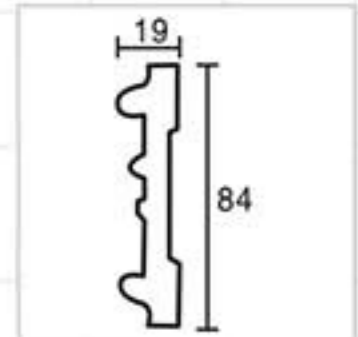

GA-81158  
Length□2400mm  
Breadth:222mm  
Pattern:480mm

Partial Gold leaf

GA-81161  
Length□2400mm  
Breadth:245mm  
Pattern:125mm

Bronze

Color Effect

Color Effect

GA-81170  
Length□2400mm  
Breadth:498mm  
Pattern:244mm

Champagne silver

GB-82002  
Length□2400mm  
Breadth:30mm  
Pattern:50mm

Gold and silver by hand

GB-82011  
Length□2400mm  
Breadth:45mm  
Pattern:90mm

Champagne Gold

GB-82048  
Length□2400mm  
Breadth:85mm  
Pattern:10mm

Antique gold

GB-82094  
Length□2400mm  
Breadth:84mm  
Pattern:240mm

Partial Gold leaf

GB-82052-88  
Length□2400mm  
Breadth:87mm  
Pattern:200mm

Gold and silver by hand

GB-82060  
Length□2400mm  
Breadth:98mm  
Pattern:34mm

Antique silver

GB-82064  
Length□2400mm  
Breadth:100mm  
Pattern:120mm

Antique silver

GB-82064  
Length□2400mm  
Breadth:100mm  
Pattern:120mm

Gold with Silver

GB-82068  
Length□2400mm  
Breadth:104mm  
Pattern:165mm