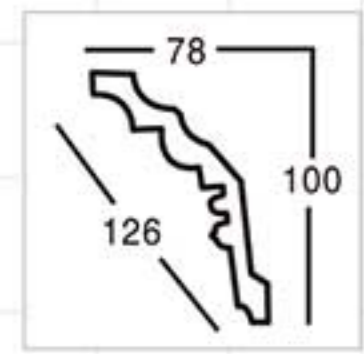

GA-81049  
Length □ 2400mm  
Breath: 100mm  
Pattern: 60mm

Color Effect

Color Effect

GA-81051-80  
Length □ 2400mm  
Breadth: 114mm  
Pattern: 200mm

Partial Gold leaf

GA-81058  
Length □ 2400mm  
Breadth: 121mm  
Pattern: 40mm

Champagne Gold

GA-81069  
Length □ 2400mm  
Breadth: 128mm  
Pattern: 144mm

Famille rose

GA-81071  
Length □ 2400mm  
Breadth: 145mm  
Pattern: 77mm

Hand Painting Silver

GA-81083  
Length □ 2400mm  
Breadth: 126mm  
Pattern: 122mm

Hand painting champagne Gold

GA-81091  
Length □ 2400mm  
Breadth: 127mm  
Pattern: 810mm

Gold with Silver

GA-81095  
Length □ 2400mm  
Breadth: 116mm  
Pattern: 100mm

Crack silver

GA-81119  
Length □ 2400mm  
Breadth: 140mm  
Pattern: 20mm

Antique gold

GB-82094  
Length□2400mm  
Breadth:84mm  
Pattern:240mm

Partial Gold leaf

GB-82052-88  
Length□2400mm  
Breadth:87mm  
Pattern:200mm

Gold and silver by hand

GB-82060  
Length□2400mm  
Breadth:98mm  
Pattern:34mm