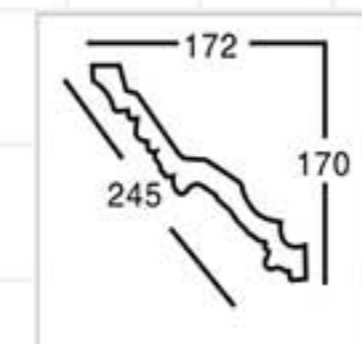

Champagne Gold

GA-81138  
Length□2400mm  
Breadth:158mm  
Pattern:150mm

Antique silver

GA-81139  
Length□2400mm  
Breadth:200mm  
Pattern:240mm

Gold with Silver

GA-81148  
Length□2400mm  
Breadth:222mm  
Pattern:35mm

Coffee

GA-81153  
Length□2400mm  
Breadth:182mm  
Pattern:140mm

Gold

GA-81155  
Length□2400mm  
Breadth:228mm  
Pattern:240mm

Champagne Gold

GA-81156-160  
Length□2400mm  
Breadth:255mm  
Pattern:245mm

Gold with Silver

GA-81158  
Length□2400mm  
Breadth:222mm  
Pattern:480mm

Partial Gold leaf

GA-81161  
Length□2400mm  
Breadth:245mm  
Pattern:125mm

Bronze

Color Effect

Color Effect

GA-81170  
Length□2400mm  
Breadth:498mm  
Pattern:244mm

Champagne silver

GB-82002  
Length□2400mm  
Breadth:30mm  
Pattern:50mm

Gold and silver by hand

GB-82011  
Length□2400mm  
Breadth:45mm  
Pattern:90mm

Champagne Gold

GB-82048  
Length□2400mm  
Breadth:85mm  
Pattern:10mm