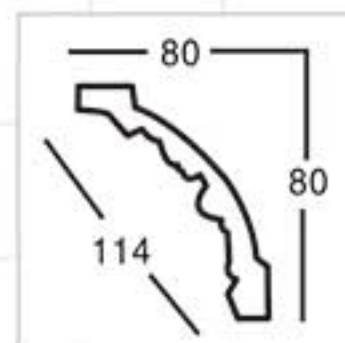

Color Effect

GA-81088-100 Gold with Silver  
 Breadth:133mm  
 Pattern:100mm  
 Length□2400mm

GA-81088-100 Off white  
 Breadth:133mm  
 Pattern:100mm  
 Length□2400mm

Color Effect

Color Effect

GA-81004  
Length □ 2400mm  
Breath: 79mm  
Pattern: 10mm

GA-81040-85  
Length □ 2400mm  
Breath: 117mm  
Pattern: 122mm

GA-81009  
Length □ 2400mm  
Breath: 113mm  
Pattern: 485mm

GA-81043  
Length □ 2400mm  
Breath: 100mm  
Pattern: 143mm

GA-81037-80  
Length □ 2400mm  
Breath: 109mm  
Pattern: 120mm

GA-81045  
Length □ 2400mm  
Breath: 101mm  
Pattern: 45mm

GA-81038  
Length □ 2400mm  
Breath: 114mm  
Pattern: 200mm

GA-81049  
Length □ 2400mm  
Breath: 100mm  
Pattern: 60mm

GA-81038  
Length □ 2400mm  
Breath: 114mm  
Pattern: 200mm

GA-81049  
Length □ 2400mm  
Breath: 100mm  
Pattern: 60mm

Color Effect

Color Effect

GA-81051-80  
Length □ 2400mm  
Breadth: 114mm  
Pattern: 200mm

Partial Gold leaf

GA-81058  
Length □ 2400mm  
Breadth: 121mm  
Pattern: 40mm