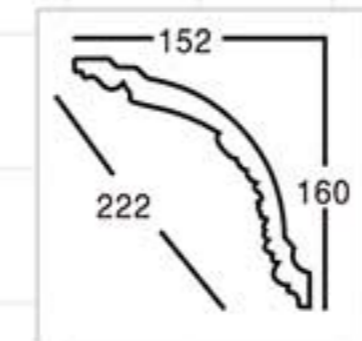

Antique gold

GA-81128  
Length□2400mm  
Breadth:164mm  
Pattern:348mm

Partial Gold leaf

GA-81129  
Length□2400mm  
Breadth:172mm  
Pattern:200mm

silver

GA-81129  
Length□2400mm  
Breadth:172mm  
Pattern:200mm

Champagne Gold

GA-81138  
Length□2400mm  
Breadth:158mm  
Pattern:150mm

Antique silver

GA-81139  
Length□2400mm  
Breadth:200mm  
Pattern:240mm

Gold with Silver

GA-81148  
Length□2400mm  
Breadth:222mm  
Pattern:35mm

Coffee

GA-81153  
Length□2400mm  
Breadth:182mm  
Pattern:140mm

Gold

GA-81155  
Length□2400mm  
Breadth:228mm  
Pattern:240mm

Champagne Gold

GA-81156-160  
Length□2400mm  
Breadth:255mm  
Pattern:245mm

Gold with Silver

GA-81158  
Length□2400mm  
Breadth:222mm  
Pattern:480mm

Partial Gold leaf

GA-81161  
Length□2400mm  
Breadth:245mm  
Pattern:125mm

Bronze

Color Effect

Color Effect

GA-81170  
Length□2400mm  
Breadth:498mm  
Pattern:244mm