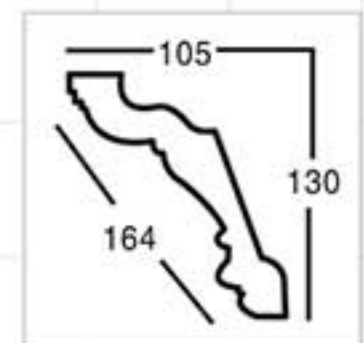

Hand painting champagne Gold

GA-81091  
Length □ 2400mm  
Breadth: 127mm  
Pattern: 810mm

Gold with Silver

GA-81095  
Length □ 2400mm  
Breadth: 116mm  
Pattern: 100mm

Crack silver

GA-81119  
Length □ 2400mm  
Breadth: 140mm  
Pattern: 20mm

Antique gold

GA-81044-85  
Length □ 2400mm  
Breadth: 118mm  
Pattern: 150mm

Hand painting champagne Gold

GA-81160 Silver

GA-81039 Gold and Silver

Color Effect

Color Effect

GA-81125  
Length□2400mm  
Breadth:159mm  
Pattern:30mm

Antique gold

GA-81128  
Length□2400mm  
Breadth:164mm  
Pattern:348mm

Partial Gold leaf

GA-81129  
Length□2400mm  
Breadth:172mm  
Pattern:200mm

silver

GA-81129  
Length□2400mm  
Breadth:172mm  
Pattern:200mm

Champagne Gold

GA-81138  
Length□2400mm  
Breadth:158mm  
Pattern:150mm

Antique silver

GA-81139  
Length□2400mm  
Breadth:200mm  
Pattern:240mm

Gold with Silver

GA-81148  
Length□2400mm  
Breadth:222mm  
Pattern:35mm