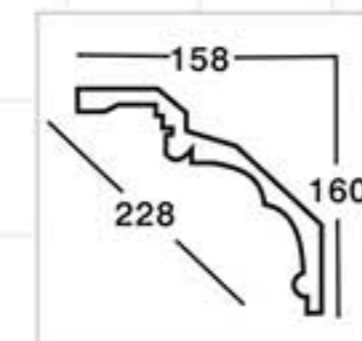

Antique gold

GA-81128  
Length□2400mm  
Breadth:164mm  
Pattern:348mm

Partial Gold leaf

GA-81129  
Length□2400mm  
Breadth:172mm  
Pattern:200mm

silver

GA-81129  
Length□2400mm  
Breadth:172mm  
Pattern:200mm

Champagne Gold

GA-81138  
Length□2400mm  
Breadth:158mm  
Pattern:150mm

Antique silver

GA-81139  
Length□2400mm  
Breadth:200mm  
Pattern:240mm

Gold with Silver

GA-81148  
Length□2400mm  
Breadth:222mm  
Pattern:35mm

Coffee

GA-81153  
Length□2400mm  
Breadth:182mm  
Pattern:140mm

Gold

GA-81155  
Length□2400mm  
Breadth:228mm  
Pattern:240mm

Champagne Gold

GA-81156-160  
Length□2400mm  
Breadth:255mm  
Pattern:245mm

Gold with Silver

Antique gold

GB-82094  
Length□2400mm  
Breadth:84mm  
Pattern:240mm

Partial Gold leaf

GB-82052-88  
Length□2400mm  
Breadth:87mm  
Pattern:200mm

Gold and silver by hand

GB-82060  
Length□2400mm  
Breadth:98mm  
Pattern:34mm