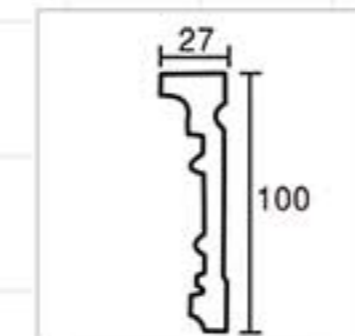

Coffee

GA-81153  
Length□2400mm  
Breadth:182mm  
Pattern:140mm

Gold

GA-81155  
Length□2400mm  
Breadth:228mm  
Pattern:240mm

Champagne Gold

GA-81156-160  
Length□2400mm  
Breadth:255mm  
Pattern:245mm

Gold with Silver

Champagne silver

GB-82002  
Length□2400mm  
Breadth:30mm  
Pattern:50mm

Gold and silver by hand

GB-82011  
Length□2400mm  
Breadth:45mm  
Pattern:90mm

Champagne Gold

GB-82048  
Length□2400mm  
Breadth:85mm  
Pattern:10mm

Antique gold

GB-82094  
Length□2400mm  
Breadth:84mm  
Pattern:240mm

Partial Gold leaf

GB-82052-88  
Length□2400mm  
Breadth:87mm  
Pattern:200mm

Gold and silver by hand

GB-82060  
Length□2400mm  
Breadth:98mm  
Pattern:34mm

Antique silver

GB-82064  
Length□2400mm  
Breadth:100mm  
Pattern:120mm

Antique silver

GB-82064  
Length□2400mm  
Breadth:100mm  
Pattern:120mm

Gold with Silver

GB-82068  
Length□2400mm  
Breadth:104mm  
Pattern:165mm