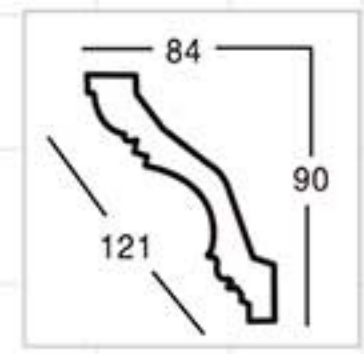

GA-81045  
Length □ 2400mm  
Breath: 101mm  
Pattern: 45mm

GA-81038  
Length □ 2400mm  
Breath: 114mm  
Pattern: 200mm

GA-81049  
Length □ 2400mm  
Breath: 100mm  
Pattern: 60mm

GA-81038  
Length □ 2400mm  
Breath: 114mm  
Pattern: 200mm

GA-81049  
Length □ 2400mm  
Breath: 100mm  
Pattern: 60mm

Color Effect

Color Effect

GA-81051-80  
Length □ 2400mm  
Breadth: 114mm  
Pattern: 200mm

Partial Gold leaf

GA-81058  
Length □ 2400mm  
Breadth: 121mm  
Pattern: 40mm

Champagne Gold

GA-81069  
Length □ 2400mm  
Breadth: 128mm  
Pattern: 144mm

Famille rose

GA-81071  
Length □ 2400mm  
Breadth: 145mm  
Pattern: 77mm

Hand Painting Silver

GA-81083  
Length □ 2400mm  
Breadth: 126mm  
Pattern: 122mm

Hand painting champagne Gold

GA-81091  
Length □ 2400mm  
Breadth: 127mm  
Pattern: 810mm

Gold with Silver

GA-81095  
Length □ 2400mm  
Breadth: 116mm  
Pattern: 100mm

Crack silver

GA-81119  
Length □ 2400mm  
Breadth: 140mm  
Pattern: 20mm