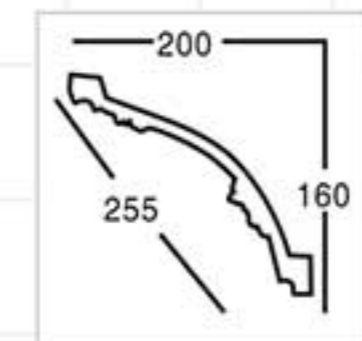

Champagne Gold

GA-81138  
Length□2400mm  
Breadth:158mm  
Pattern:150mm

Antique silver

GA-81139  
Length□2400mm  
Breadth:200mm  
Pattern:240mm

Gold with Silver

GA-81148  
Length□2400mm  
Breadth:222mm  
Pattern:35mm

Coffee

GA-81153  
Length□2400mm  
Breadth:182mm  
Pattern:140mm

Gold

GA-81155  
Length□2400mm  
Breadth:228mm  
Pattern:240mm

Champagne Gold

GA-81156-160  
Length□2400mm  
Breadth:255mm  
Pattern:245mm

Gold with Silver

GA-81158  
Length□2400mm  
Breadth:222mm  
Pattern:480mm

Partial Gold leaf

GA-81161  
Length□2400mm  
Breadth:245mm  
Pattern:125mm

Bronze

Color Effect

Color Effect

GA-81170  
Length□2400mm  
Breadth:498mm  
Pattern:244mm

Champagne silver

GB-82002  
Length□2400mm  
Breadth:30mm  
Pattern:50mm

Gold and silver by hand

GB-82011  
Length□2400mm  
Breadth:45mm  
Pattern:90mm

Champagne Gold

GB-82048  
Length□2400mm  
Breadth:85mm  
Pattern:10mm