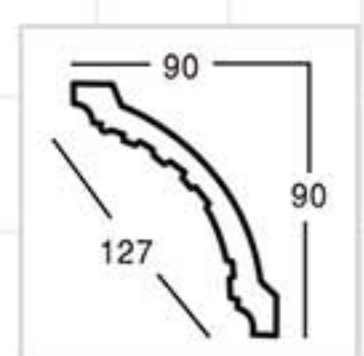

GA-81049  
Length □ 2400mm  
Breath: 100mm  
Pattern: 60mm

Color Effect

Color Effect

GA-81051-80  
Length □ 2400mm  
Breadth: 114mm  
Pattern: 200mm

Partial Gold leaf

GA-81058  
Length □ 2400mm  
Breadth: 121mm  
Pattern: 40mm

Champagne Gold

GA-81069  
Length □ 2400mm  
Breadth: 128mm  
Pattern: 144mm

Famille rose

GA-81071  
Length □ 2400mm  
Breadth: 145mm  
Pattern: 77mm

Hand Painting Silver

GA-81083  
Length □ 2400mm  
Breadth: 126mm  
Pattern: 122mm

Hand painting champagne Gold

GA-81091  
Length □ 2400mm  
Breadth: 127mm  
Pattern: 810mm

Gold with Silver

GA-81095  
Length □ 2400mm  
Breadth: 116mm  
Pattern: 100mm

Crack silver

GA-81119  
Length □ 2400mm  
Breadth: 140mm  
Pattern: 20mm

Antique silver

GB-82064  
Length□2400mm  
Breadth:100mm  
Pattern:120mm

Antique silver

GB-82064  
Length□2400mm  
Breadth:100mm  
Pattern:120mm

Gold with Silver

GB-82068  
Length□2400mm  
Breadth:104mm  
Pattern:165mm