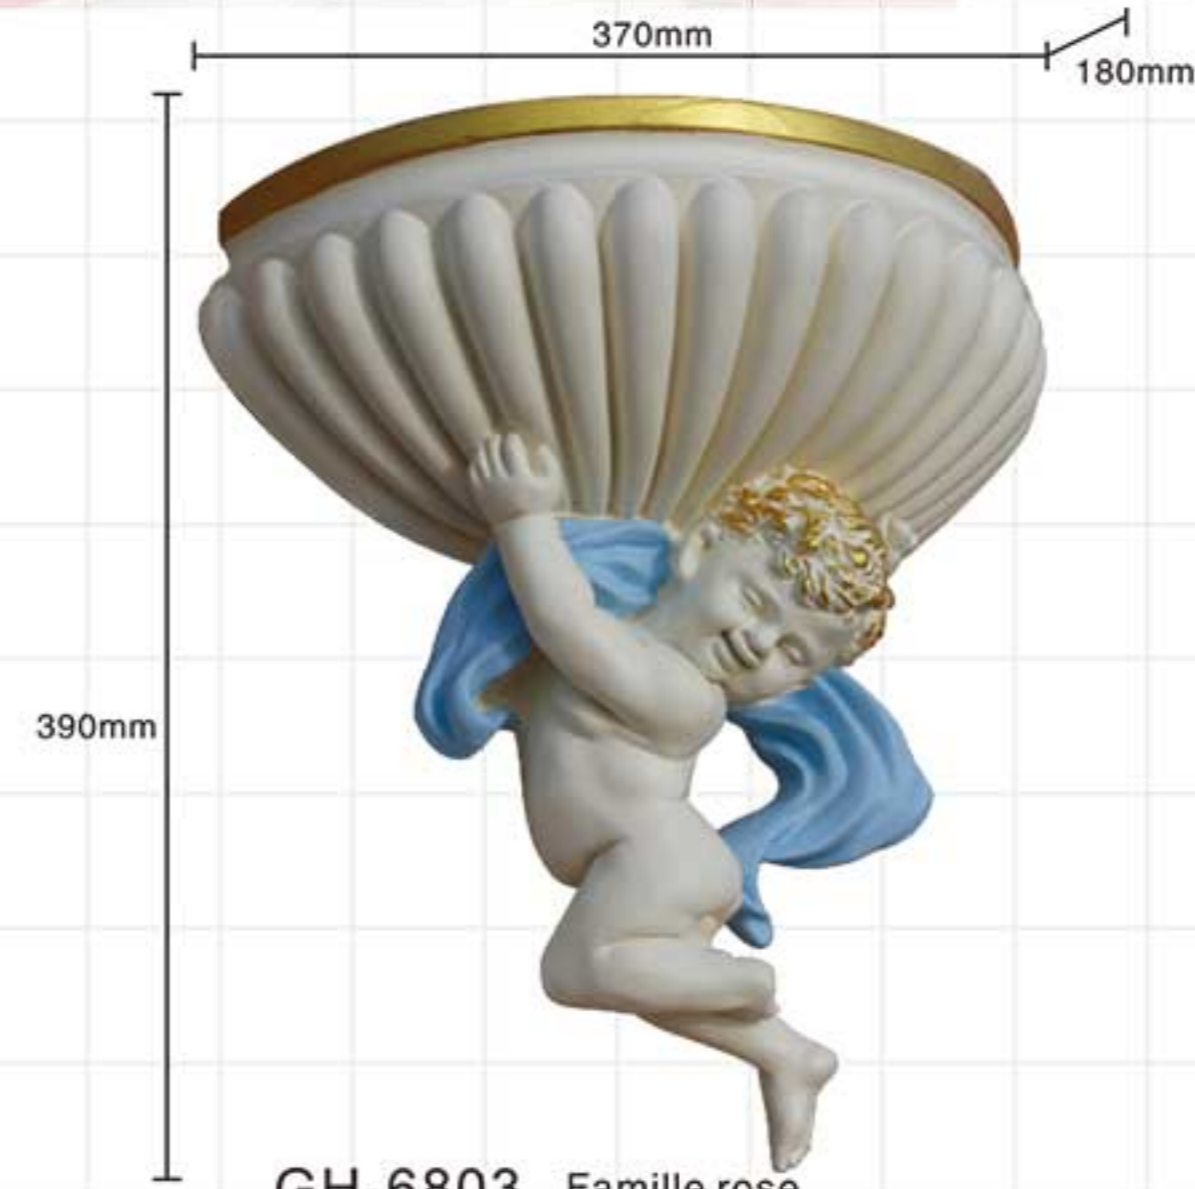

GH-8026 Ivory white with rose gold  
220X480X45mm

GH-8049 Partial Gold leaf  
300x940z40mm

GH-8026 Gold with Silver  
220X480X45mm

GH-8024 Gold with Silver  
121X350X32mm

GH-8021 Partial Gold leaf  
455X605X60mm

GH-8013 Rose wood color  
300X270X35mm

Ivory white with rose gold  
GH-8041  
190X605X55mm

Color Effect

Color Effect

GB-82210A Rose gold  
238x238x30mm

GB-82038A Rose gold  
380x380mm

GS-9112 Bronze  
800X800X110mm

Rose wood color  
GS-9163  
570x675x20mm

GS-9163 Bronze  
570x675x20mm

GE-2001K Cream with silver  
450X450X25mm

GB-82210 Rose gold  
L:2100mm Breadth:238mm Pattern:520mm

GH-6803 Famille rose  
390X370X180mm

GH-6804 Famille rose  
390X370X180mm

GH-6803 Bronze  
390X370X180mm

GH-6804 Bronze  
390X370X180mm

GH-6815 Goldleaf  
250X360X90mm

GH-8009L Antique gold  
125x86x15mm

GH-8009R Antique gold  
125x86x15mm

Color Effect