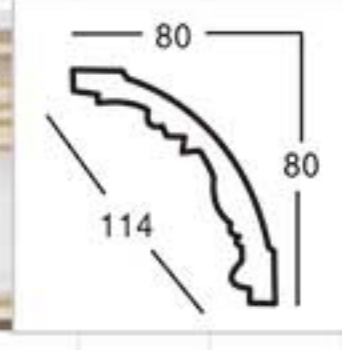

Color Effect

Color Effect

Color Effect

Color Effect

GA-81039-80 Gold with Silver  
 Breadth:114mm  
 Pattern:200mm  
 Length□2400mm

GA-81039-80 Off white  
 Breadth:114mm  
 Pattern:200mm  
 Length□2400mm

Color Effect

Color Effect

GA-81088-100 Gold with Silver  
 Breadth:133mm  
 Pattern:100mm  
 Length□2400mm

GA-81088-100 Off white  
 Breadth:133mm  
 Pattern:100mm  
 Length□2400mm

Color Effect

Color Effect

GA-81004  
Length □ 2400mm  
Breath: 79mm  
Pattern: 10mm

Champagne Gold

GA-81069  
Length □ 2400mm  
Breadth: 128mm  
Pattern: 144mm

Famille rose

GA-81071  
Length □ 2400mm  
Breadth: 145mm  
Pattern: 77mm

Hand Painting Silver

GA-81083  
Length □ 2400mm  
Breadth: 126mm  
Pattern: 122mm

Antique silver

GB-82064  
Length□2400mm  
Breadth:100mm  
Pattern:120mm

Antique silver

GB-82064  
Length□2400mm  
Breadth:100mm  
Pattern:120mm

Gold with Silver

GB-82068  
Length□2400mm  
Breadth:104mm  
Pattern:165mm