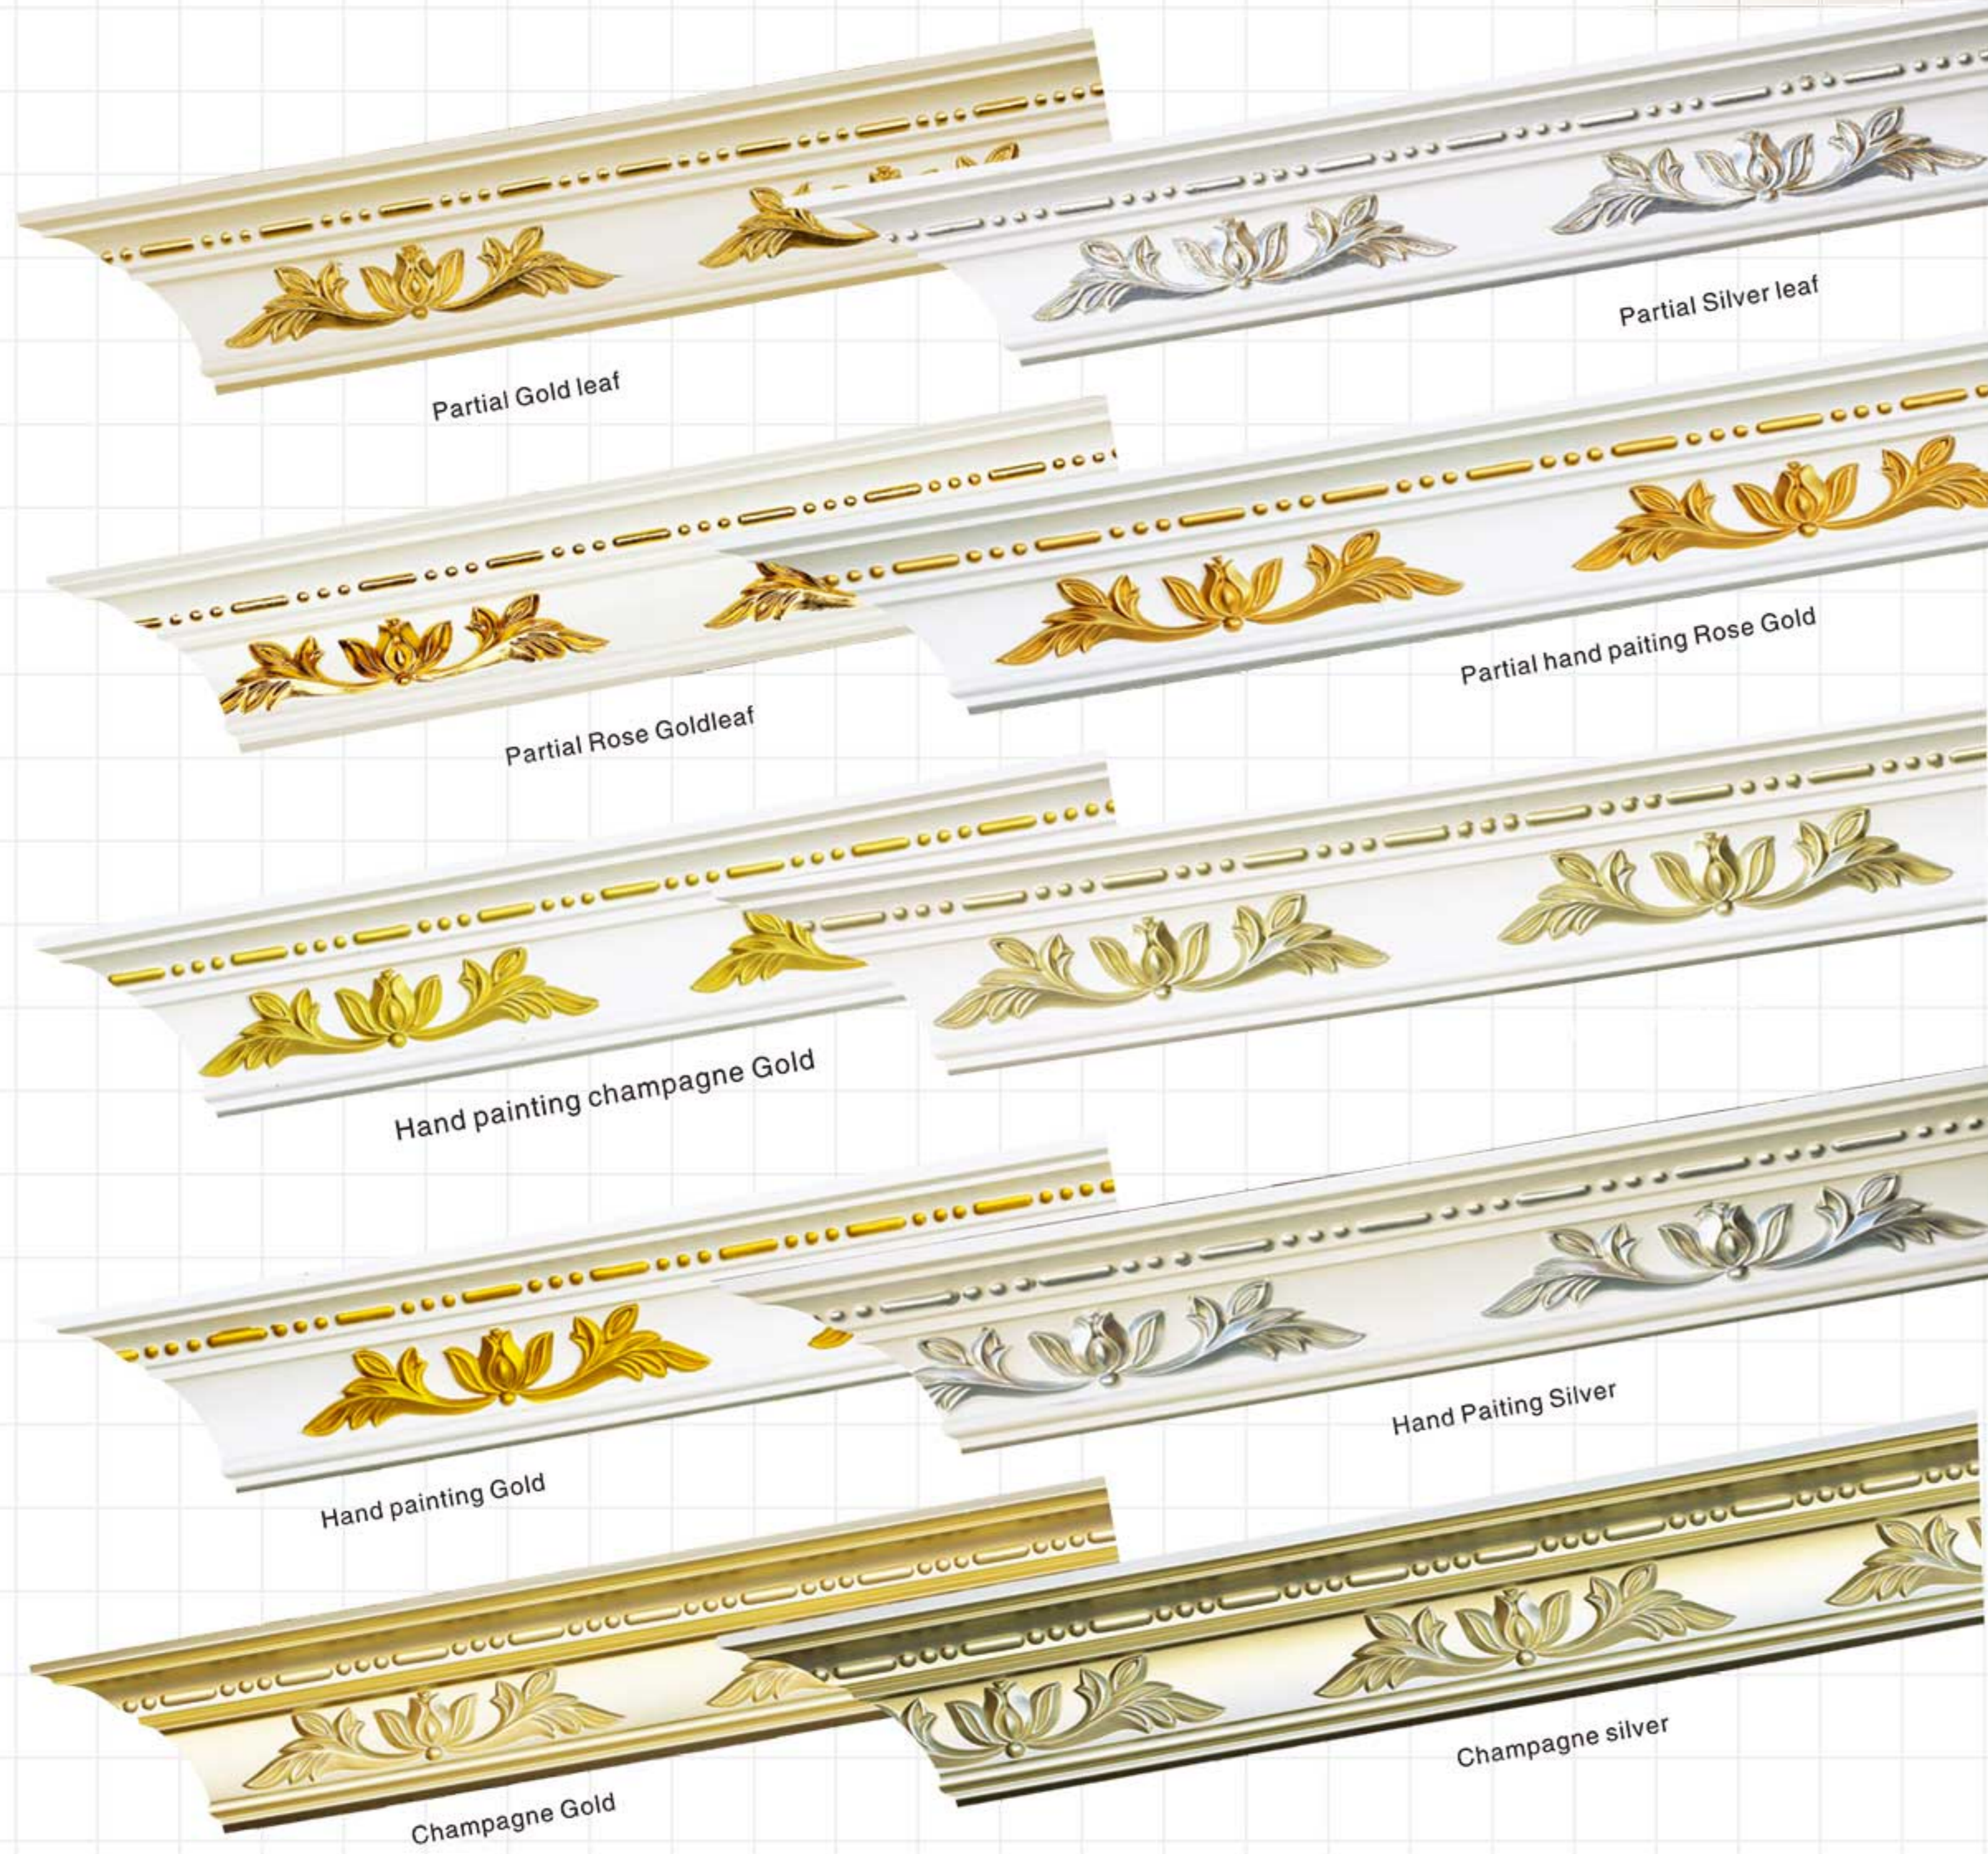

Color Effect

Color Effect

Color Effect

Color Effect

GA-81039-80 Gold with Silver  
 Breadth:114mm  
 Pattern:200mm  
 Length□2400mm

GA-81039-80 Off white  
 Breadth:114mm  
 Pattern:200mm  
 Length□2400mm

Color Effect

Color Effect

GA-81088-100 Gold with Silver  
 Breadth:133mm  
 Pattern:100mm  
 Length□2400mm

GA-81088-100 Off white  
 Breadth:133mm  
 Pattern:100mm  
 Length□2400mm

Color Effect

Color Effect

GA-81004  
Length □ 2400mm  
Breath: 79mm  
Pattern: 10mm