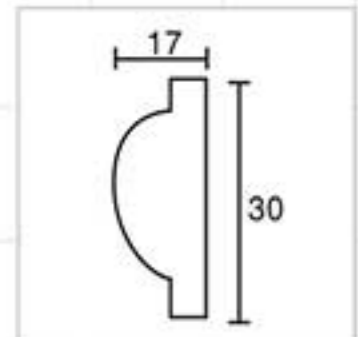

Coffee

GA-81153  
Length□2400mm  
Breadth:182mm  
Pattern:140mm

Gold

GA-81155  
Length□2400mm  
Breadth:228mm  
Pattern:240mm

Champagne Gold

GA-81156-160  
Length□2400mm  
Breadth:255mm  
Pattern:245mm

Gold with Silver

GA-81158  
Length□2400mm  
Breadth:222mm  
Pattern:480mm

Partial Gold leaf

GA-81161  
Length□2400mm  
Breadth:245mm  
Pattern:125mm

Bronze

Color Effect

Color Effect

GA-81170  
Length□2400mm  
Breadth:498mm  
Pattern:244mm

Champagne silver

GB-82002  
Length□2400mm  
Breadth:30mm  
Pattern:50mm

Gold and silver by hand

GB-82011  
Length□2400mm  
Breadth:45mm  
Pattern:90mm

Champagne Gold

GB-82048  
Length□2400mm  
Breadth:85mm  
Pattern:10mm

Antique gold

GB-82094  
Length□2400mm  
Breadth:84mm  
Pattern:240mm

Partial Gold leaf

GB-82052-88  
Length□2400mm  
Breadth:87mm  
Pattern:200mm

Gold and silver by hand

GB-82060  
Length□2400mm  
Breadth:98mm  
Pattern:34mm