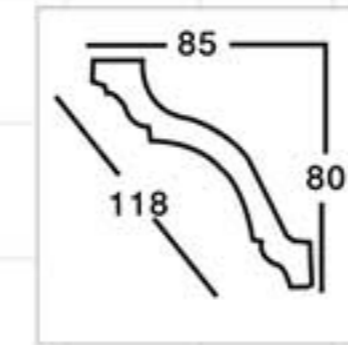

Antique silver

GB-82064  
Length□2400mm  
Breadth:100mm  
Pattern:120mm

Antique silver

GB-82064  
Length□2400mm  
Breadth:100mm  
Pattern:120mm

Gold with Silver

GB-82068  
Length□2400mm  
Breadth:104mm  
Pattern:165mm

Hand Painting Silver

GB-82073  
Length□2400mm  
Breadth:109mm  
Pattern:205mm

Bronze

GB-82090  
Length□2400mm  
Breadth:200mm  
Pattern:100mm

Gold

Color Effect

Color Effect

GC-83050  
Length □ 2400mm  
Breadth: 125mm

Rose wood color

GC-83022-80  
Length □ 2400mm  
Breadth: 85mm

Ivory white

GC-83031-75  
Length □ 2400mm  
Breadth: 104mm

Antique silver

GC-83038-60  
Length □ 2400mm  
Breadth: 85mm

Champagne Gold

GC-83045  
Length □ 2400mm  
Breadth: 121mm

Gold

GC-83046-80  
Length □ 2400mm  
Breadth: 118mm

Champagne silver

GC-83013-85  
Length □ 2400mm  
Breadth: 124mm

silver

GC-83075  
Length □ 2400mm  
Breadth: 170mm

Gold

GD-85041  
Length □ 2400mm  
Breadth: 90mm