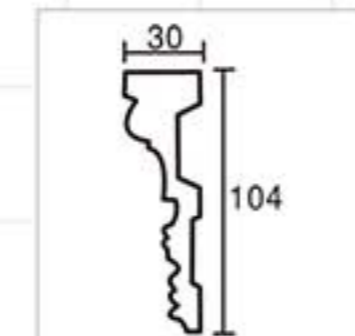

Antique gold

GB-82094  
Length□2400mm  
Breadth:84mm  
Pattern:240mm

Partial Gold leaf

GB-82052-88  
Length□2400mm  
Breadth:87mm  
Pattern:200mm

Gold and silver by hand

GB-82060  
Length□2400mm  
Breadth:98mm  
Pattern:34mm

Antique silver

GB-82064  
Length□2400mm  
Breadth:100mm  
Pattern:120mm

Antique silver

GB-82064  
Length□2400mm  
Breadth:100mm  
Pattern:120mm

Gold with Silver

GB-82068  
Length□2400mm  
Breadth:104mm  
Pattern:165mm

Hand Painting Silver

GB-82073  
Length□2400mm  
Breadth:109mm  
Pattern:205mm

Bronze

GB-82090  
Length□2400mm  
Breadth:200mm  
Pattern:100mm

Gold

Color Effect

Color Effect

GC-83050  
Length □ 2400mm  
Breadth: 125mm

Rose wood color

GC-83022-80  
Length □ 2400mm  
Breadth: 85mm

Ivory white

GC-83031-75  
Length □ 2400mm  
Breadth: 104mm

Antique silver

GC-83038-60  
Length □ 2400mm  
Breadth: 85mm

Champagne Gold

GC-83045  
Length □ 2400mm  
Breadth: 121mm