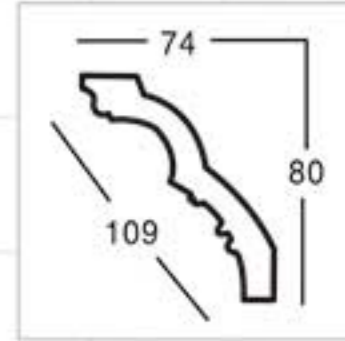

Color Effect

Color Effect

Color Effect

Color Effect

GA-81039-80 Gold with Silver  
 Breadth:114mm  
 Pattern:200mm  
 Length□2400mm

GA-81039-80 Off white  
 Breadth:114mm  
 Pattern:200mm  
 Length□2400mm

Color Effect

Color Effect

GA-81088-100 Gold with Silver  
 Breadth:133mm  
 Pattern:100mm  
 Length□2400mm

GA-81088-100 Off white  
 Breadth:133mm  
 Pattern:100mm  
 Length□2400mm

Color Effect

Color Effect

GA-81004  
Length □ 2400mm  
Breath: 79mm  
Pattern: 10mm

GA-81040-85  
Length □ 2400mm  
Breath: 117mm  
Pattern: 122mm

GA-81009  
Length □ 2400mm  
Breath: 113mm  
Pattern: 485mm

GA-81043  
Length □ 2400mm  
Breath: 100mm  
Pattern: 143mm

GA-81037-80  
Length □ 2400mm  
Breath: 109mm  
Pattern: 120mm

Champagne Gold

GA-81069  
Length □ 2400mm  
Breadth: 128mm  
Pattern: 144mm

Famille rose

GA-81071  
Length □ 2400mm  
Breadth: 145mm  
Pattern: 77mm

Hand Painting Silver

GA-81083  
Length □ 2400mm  
Breadth: 126mm  
Pattern: 122mm