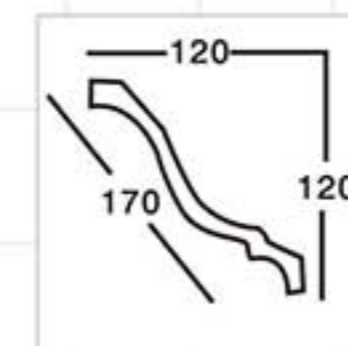

Antique gold

GB-82094  
Length□2400mm  
Breadth:84mm  
Pattern:240mm

Partial Gold leaf

GB-82052-88  
Length□2400mm  
Breadth:87mm  
Pattern:200mm

Gold and silver by hand

GB-82060  
Length□2400mm  
Breadth:98mm  
Pattern:34mm

Antique silver

GB-82064  
Length□2400mm  
Breadth:100mm  
Pattern:120mm

Antique silver

GB-82064  
Length□2400mm  
Breadth:100mm  
Pattern:120mm

Gold with Silver

GB-82068  
Length□2400mm  
Breadth:104mm  
Pattern:165mm

Rose wood color

GC-83022-80  
Length □ 2400mm  
Breadth: 85mm

Ivory white

GC-83031-75  
Length □ 2400mm  
Breadth: 104mm

Antique silver

GC-83038-60  
Length □ 2400mm  
Breadth: 85mm

Champagne Gold

GC-83045  
Length □ 2400mm  
Breadth: 121mm

Gold

GC-83046-80  
Length □ 2400mm  
Breadth: 118mm

Champagne silver

GC-83013-85  
Length □ 2400mm  
Breadth: 124mm

silver

GC-83075  
Length □ 2400mm  
Breadth: 170mm

Gold

GD-85041  
Length □ 2400mm  
Breadth: 90mm