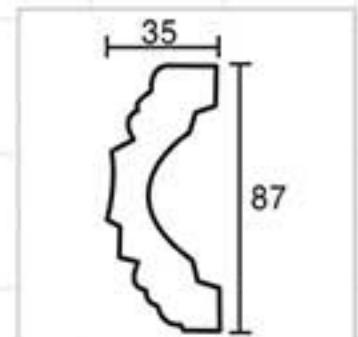

GA-81158  
Length□2400mm  
Breadth:222mm  
Pattern:480mm

Partial Gold leaf

GA-81161  
Length□2400mm  
Breadth:245mm  
Pattern:125mm

Bronze

Color Effect

Color Effect

GA-81170  
Length□2400mm  
Breadth:498mm  
Pattern:244mm

Champagne silver

GB-82002  
Length□2400mm  
Breadth:30mm  
Pattern:50mm

Gold and silver by hand

GB-82011  
Length□2400mm  
Breadth:45mm  
Pattern:90mm

Champagne Gold

GB-82048  
Length□2400mm  
Breadth:85mm  
Pattern:10mm

Antique gold

GB-82094  
Length□2400mm  
Breadth:84mm  
Pattern:240mm

Partial Gold leaf

GB-82052-88  
Length□2400mm  
Breadth:87mm  
Pattern:200mm

Gold and silver by hand

GB-82060  
Length□2400mm  
Breadth:98mm  
Pattern:34mm

Antique silver

GB-82064  
Length□2400mm  
Breadth:100mm  
Pattern:120mm

Antique silver

GB-82064  
Length□2400mm  
Breadth:100mm  
Pattern:120mm

Gold with Silver

GB-82068  
Length□2400mm  
Breadth:104mm  
Pattern:165mm