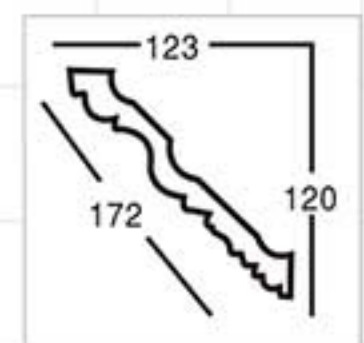

Hand painting champagne Gold

GA-81091  
Length □ 2400mm  
Breadth: 127mm  
Pattern: 810mm

Gold with Silver

GA-81095  
Length □ 2400mm  
Breadth: 116mm  
Pattern: 100mm

Crack silver

GA-81119  
Length □ 2400mm  
Breadth: 140mm  
Pattern: 20mm

Antique gold

GA-81044-85  
Length □ 2400mm  
Breadth: 118mm  
Pattern: 150mm

Hand painting champagne Gold

GA-81160 Silver

GA-81039 Gold and Silver

Color Effect

Color Effect

GA-81125  
Length□2400mm  
Breadth:159mm  
Pattern:30mm

Antique gold

GA-81128  
Length□2400mm  
Breadth:164mm  
Pattern:348mm

Partial Gold leaf

GA-81129  
Length□2400mm  
Breadth:172mm  
Pattern:200mm

silver

GA-81129  
Length□2400mm  
Breadth:172mm  
Pattern:200mm

Champagne Gold

GA-81138  
Length□2400mm  
Breadth:158mm  
Pattern:150mm

Antique silver

GA-81139  
Length□2400mm  
Breadth:200mm  
Pattern:240mm

Gold with Silver

GA-81148  
Length□2400mm  
Breadth:222mm  
Pattern:35mm