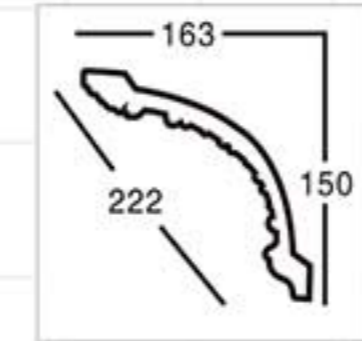

Antique gold

GA-81128  
Length□2400mm  
Breadth:164mm  
Pattern:348mm

Partial Gold leaf

GA-81129  
Length□2400mm  
Breadth:172mm  
Pattern:200mm

silver

GA-81129  
Length□2400mm  
Breadth:172mm  
Pattern:200mm

Champagne Gold

GA-81138  
Length□2400mm  
Breadth:158mm  
Pattern:150mm

Antique silver

GA-81139  
Length□2400mm  
Breadth:200mm  
Pattern:240mm

Gold with Silver

GA-81148  
Length□2400mm  
Breadth:222mm  
Pattern:35mm

Coffee

GA-81153  
Length□2400mm  
Breadth:182mm  
Pattern:140mm

Gold

GA-81155  
Length□2400mm  
Breadth:228mm  
Pattern:240mm

Champagne Gold

GA-81156-160  
Length□2400mm  
Breadth:255mm  
Pattern:245mm

Gold with Silver

GA-81158  
Length□2400mm  
Breadth:222mm  
Pattern:480mm

Partial Gold leaf

GA-81161  
Length□2400mm  
Breadth:245mm  
Pattern:125mm

Bronze

Color Effect

Color Effect

GA-81170  
Length□2400mm  
Breadth:498mm  
Pattern:244mm