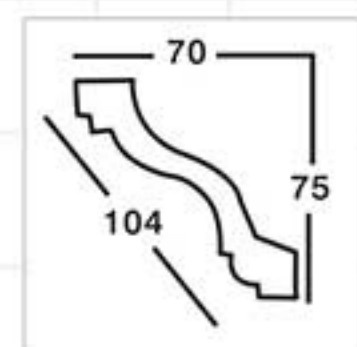

Antique gold

GB-82094  
Length□2400mm  
Breadth:84mm  
Pattern:240mm

Partial Gold leaf

GB-82052-88  
Length□2400mm  
Breadth:87mm  
Pattern:200mm

Gold and silver by hand

GB-82060  
Length□2400mm  
Breadth:98mm  
Pattern:34mm

Antique silver

GB-82064  
Length□2400mm  
Breadth:100mm  
Pattern:120mm

Antique silver

GB-82064  
Length□2400mm  
Breadth:100mm  
Pattern:120mm

Gold with Silver

GB-82068  
Length□2400mm  
Breadth:104mm  
Pattern:165mm

Hand Painting Silver

GB-82073  
Length□2400mm  
Breadth:109mm  
Pattern:205mm

Bronze

GB-82090  
Length□2400mm  
Breadth:200mm  
Pattern:100mm

Gold

Color Effect

Color Effect

GC-83050  
Length □ 2400mm  
Breadth: 125mm

Rose wood color

GC-83022-80  
Length □ 2400mm  
Breadth: 85mm

Ivory white

GC-83031-75  
Length □ 2400mm  
Breadth: 104mm

Antique silver

GC-83038-60  
Length □ 2400mm  
Breadth: 85mm

Champagne Gold

GC-83045  
Length □ 2400mm  
Breadth: 121mm