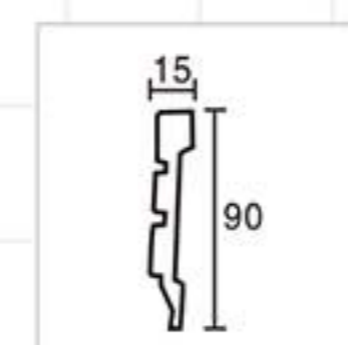

Antique silver

GB-82064  
Length□2400mm  
Breadth:100mm  
Pattern:120mm

Antique silver

GB-82064  
Length□2400mm  
Breadth:100mm  
Pattern:120mm

Gold with Silver

GB-82068  
Length□2400mm  
Breadth:104mm  
Pattern:165mm

Rose wood color

GC-83022-80  
Length □ 2400mm  
Breadth: 85mm

Ivory white

GC-83031-75  
Length □ 2400mm  
Breadth: 104mm

Antique silver

GC-83038-60  
Length □ 2400mm  
Breadth: 85mm

Champagne Gold

GC-83045  
Length □ 2400mm  
Breadth: 121mm

Gold

GC-83046-80  
Length □ 2400mm  
Breadth: 118mm

Champagne silver

GC-83013-85  
Length □ 2400mm  
Breadth: 124mm

silver

GC-83075  
Length □ 2400mm  
Breadth: 170mm

Gold

GD-85041  
Length □ 2400mm  
Breadth: 90mm