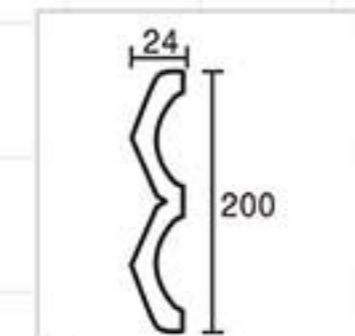

Champagne silver

GB-82002  
Length□2400mm  
Breadth:30mm  
Pattern:50mm

Gold and silver by hand

GB-82011  
Length□2400mm  
Breadth:45mm  
Pattern:90mm

Champagne Gold

GB-82048  
Length□2400mm  
Breadth:85mm  
Pattern:10mm

Antique gold

GB-82094  
Length□2400mm  
Breadth:84mm  
Pattern:240mm

Partial Gold leaf

GB-82052-88  
Length□2400mm  
Breadth:87mm  
Pattern:200mm

Gold and silver by hand

GB-82060  
Length□2400mm  
Breadth:98mm  
Pattern:34mm

Antique silver

GB-82064  
Length□2400mm  
Breadth:100mm  
Pattern:120mm

Antique silver

GB-82064  
Length□2400mm  
Breadth:100mm  
Pattern:120mm

Gold with Silver

GB-82068  
Length□2400mm  
Breadth:104mm  
Pattern:165mm

Hand Painting Silver

GB-82073  
Length□2400mm  
Breadth:109mm  
Pattern:205mm

Bronze

GB-82090  
Length□2400mm  
Breadth:200mm  
Pattern:100mm

Gold

Color Effect

Color Effect

GC-83050  
Length □ 2400mm  
Breadth: 125mm