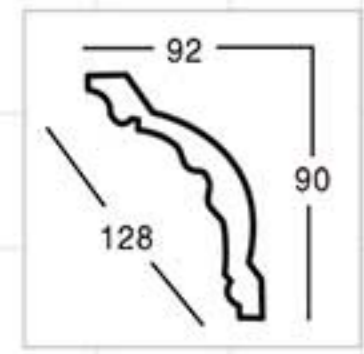

GA-81045  
Length □ 2400mm  
Breath: 101mm  
Pattern: 45mm

GA-81038  
Length □ 2400mm  
Breath: 114mm  
Pattern: 200mm

GA-81049  
Length □ 2400mm  
Breath: 100mm  
Pattern: 60mm

GA-81038  
Length □ 2400mm  
Breath: 114mm  
Pattern: 200mm

GA-81049  
Length □ 2400mm  
Breath: 100mm  
Pattern: 60mm

Color Effect

Color Effect

GA-81051-80  
Length □ 2400mm  
Breadth: 114mm  
Pattern: 200mm

Partial Gold leaf

GA-81058  
Length □ 2400mm  
Breadth: 121mm  
Pattern: 40mm

Champagne Gold

GA-81069  
Length □ 2400mm  
Breadth: 128mm  
Pattern: 144mm

Famille rose

GA-81071  
Length □ 2400mm  
Breadth: 145mm  
Pattern: 77mm

Hand Painting Silver

GA-81083  
Length □ 2400mm  
Breadth: 126mm  
Pattern: 122mm

Hand painting champagne Gold

GA-81091  
Length □ 2400mm  
Breadth: 127mm  
Pattern: 810mm

Gold with Silver

GA-81095  
Length □ 2400mm  
Breadth: 116mm  
Pattern: 100mm

Crack silver

GA-81119  
Length □ 2400mm  
Breadth: 140mm  
Pattern: 20mm