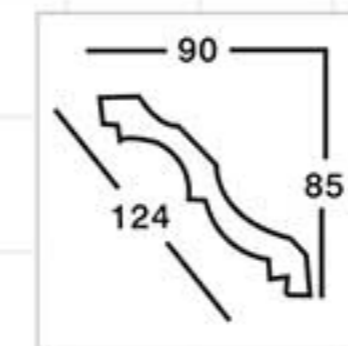

Antique silver

GB-82064  
Length□2400mm  
Breadth:100mm  
Pattern:120mm

Antique silver

GB-82064  
Length□2400mm  
Breadth:100mm  
Pattern:120mm

Gold with Silver

GB-82068  
Length□2400mm  
Breadth:104mm  
Pattern:165mm

Hand Painting Silver

GB-82073  
Length□2400mm  
Breadth:109mm  
Pattern:205mm

Bronze

GB-82090  
Length□2400mm  
Breadth:200mm  
Pattern:100mm

Gold

Color Effect

Color Effect

GC-83050  
Length □ 2400mm  
Breadth: 125mm

Rose wood color

GC-83022-80  
Length □ 2400mm  
Breadth: 85mm

Ivory white

GC-83031-75  
Length □ 2400mm  
Breadth: 104mm

Antique silver

GC-83038-60  
Length □ 2400mm  
Breadth: 85mm

Champagne Gold

GC-83045  
Length □ 2400mm  
Breadth: 121mm

Gold

GC-83046-80  
Length □ 2400mm  
Breadth: 118mm

Champagne silver

GC-83013-85  
Length □ 2400mm  
Breadth: 124mm

silver

GC-83075  
Length □ 2400mm  
Breadth: 170mm

Gold

GD-85041  
Length □ 2400mm  
Breadth: 90mm