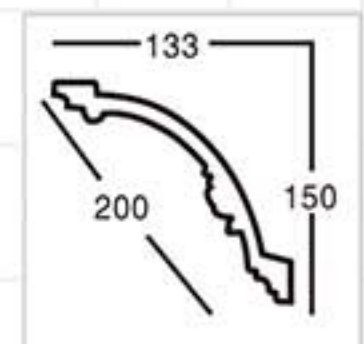

Champagne Gold

GA-81069  
Length □ 2400mm  
Breadth: 128mm  
Pattern: 144mm

Famille rose

GA-81071  
Length □ 2400mm  
Breadth: 145mm  
Pattern: 77mm

Hand Painting Silver

GA-81083  
Length □ 2400mm  
Breadth: 126mm  
Pattern: 122mm

Antique gold

GA-81128  
Length□2400mm  
Breadth:164mm  
Pattern:348mm

Partial Gold leaf

GA-81129  
Length□2400mm  
Breadth:172mm  
Pattern:200mm

silver

GA-81129  
Length□2400mm  
Breadth:172mm  
Pattern:200mm

Champagne Gold

GA-81138  
Length□2400mm  
Breadth:158mm  
Pattern:150mm

Antique silver

GA-81139  
Length□2400mm  
Breadth:200mm  
Pattern:240mm

Gold with Silver

GA-81148  
Length□2400mm  
Breadth:222mm  
Pattern:35mm

Coffee

GA-81153  
Length□2400mm  
Breadth:182mm  
Pattern:140mm

Gold

GA-81155  
Length□2400mm  
Breadth:228mm  
Pattern:240mm

Champagne Gold

GA-81156-160  
Length□2400mm  
Breadth:255mm  
Pattern:245mm

Gold with Silver