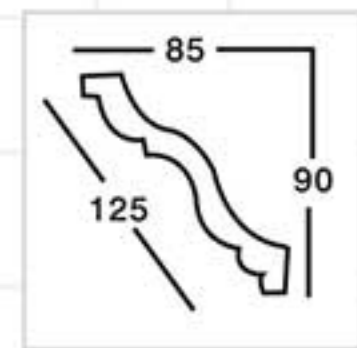

Antique gold

GB-82094  
Length□2400mm  
Breadth:84mm  
Pattern:240mm

Partial Gold leaf

GB-82052-88  
Length□2400mm  
Breadth:87mm  
Pattern:200mm

Gold and silver by hand

GB-82060  
Length□2400mm  
Breadth:98mm  
Pattern:34mm

Antique silver

GB-82064  
Length□2400mm  
Breadth:100mm  
Pattern:120mm

Antique silver

GB-82064  
Length□2400mm  
Breadth:100mm  
Pattern:120mm

Gold with Silver

GB-82068  
Length□2400mm  
Breadth:104mm  
Pattern:165mm

Hand Painting Silver

GB-82073  
Length□2400mm  
Breadth:109mm  
Pattern:205mm

Bronze

GB-82090  
Length□2400mm  
Breadth:200mm  
Pattern:100mm

Gold

Color Effect

Color Effect

GC-83050  
Length □ 2400mm  
Breadth: 125mm

Rose wood color

GC-83022-80  
Length □ 2400mm  
Breadth: 85mm

Ivory white

GC-83031-75  
Length □ 2400mm  
Breadth: 104mm

Antique silver

GC-83038-60  
Length □ 2400mm  
Breadth: 85mm

Champagne Gold

GC-83045  
Length □ 2400mm  
Breadth: 121mm