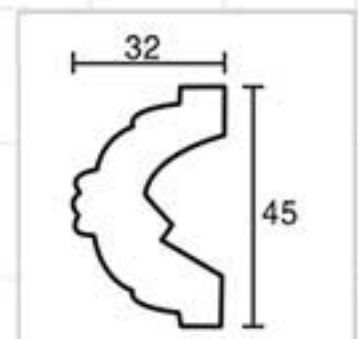

Coffee

GA-81153  
Length□2400mm  
Breadth:182mm  
Pattern:140mm

Gold

GA-81155  
Length□2400mm  
Breadth:228mm  
Pattern:240mm

Champagne Gold

GA-81156-160  
Length□2400mm  
Breadth:255mm  
Pattern:245mm

Gold with Silver

GA-81158  
Length□2400mm  
Breadth:222mm  
Pattern:480mm

Partial Gold leaf

GA-81161  
Length□2400mm  
Breadth:245mm  
Pattern:125mm

Bronze

Color Effect

Color Effect

GA-81170  
Length□2400mm  
Breadth:498mm  
Pattern:244mm

Champagne silver

GB-82002  
Length□2400mm  
Breadth:30mm  
Pattern:50mm

Gold and silver by hand

GB-82011  
Length□2400mm  
Breadth:45mm  
Pattern:90mm

Champagne Gold

GB-82048  
Length□2400mm  
Breadth:85mm  
Pattern:10mm

Antique gold

GB-82094  
Length□2400mm  
Breadth:84mm  
Pattern:240mm

Partial Gold leaf

GB-82052-88  
Length□2400mm  
Breadth:87mm  
Pattern:200mm

Gold and silver by hand

GB-82060  
Length□2400mm  
Breadth:98mm  
Pattern:34mm