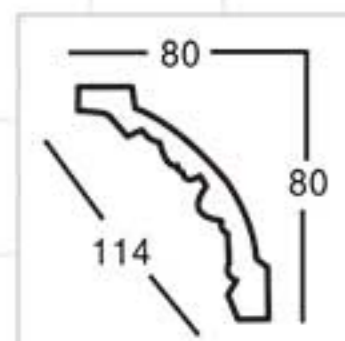

Color Effect

GA-81088-100 Gold with Silver  
 Breadth:133mm  
 Pattern:100mm  
 Length□2400mm

GA-81088-100 Off white  
 Breadth:133mm  
 Pattern:100mm  
 Length□2400mm

Color Effect

Color Effect

GA-81004  
Length □ 2400mm  
Breath: 79mm  
Pattern: 10mm

GA-81040-85  
Length □ 2400mm  
Breath: 117mm  
Pattern: 122mm

GA-81009  
Length □ 2400mm  
Breath: 113mm  
Pattern: 485mm

GA-81043  
Length □ 2400mm  
Breath: 100mm  
Pattern: 143mm

GA-81037-80  
Length □ 2400mm  
Breath: 109mm  
Pattern: 120mm

GA-81045  
Length □ 2400mm  
Breath: 101mm  
Pattern: 45mm

GA-81038  
Length □ 2400mm  
Breath: 114mm  
Pattern: 200mm

GA-81049  
Length □ 2400mm  
Breath: 100mm  
Pattern: 60mm

GA-81038  
Length □ 2400mm  
Breath: 114mm  
Pattern: 200mm

GA-81049  
Length □ 2400mm  
Breath: 100mm  
Pattern: 60mm

Color Effect

Color Effect

GA-81051-80  
Length □ 2400mm  
Breadth: 114mm  
Pattern: 200mm

Partial Gold leaf

GA-81058  
Length □ 2400mm  
Breadth: 121mm  
Pattern: 40mm