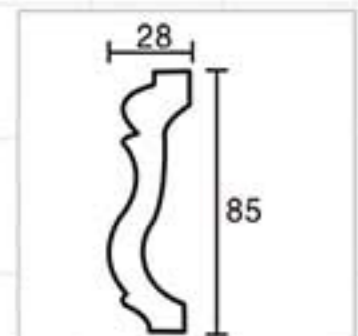

GA-81158  
Length□2400mm  
Breadth:222mm  
Pattern:480mm

Partial Gold leaf

GA-81161  
Length□2400mm  
Breadth:245mm  
Pattern:125mm

Bronze

Color Effect

Color Effect

GA-81170  
Length□2400mm  
Breadth:498mm  
Pattern:244mm

Champagne silver

GB-82002  
Length□2400mm  
Breadth:30mm  
Pattern:50mm

Gold and silver by hand

GB-82011  
Length□2400mm  
Breadth:45mm  
Pattern:90mm

Champagne Gold

GB-82048  
Length□2400mm  
Breadth:85mm  
Pattern:10mm

Antique gold

GB-82094  
Length□2400mm  
Breadth:84mm  
Pattern:240mm

Partial Gold leaf

GB-82052-88  
Length□2400mm  
Breadth:87mm  
Pattern:200mm

Gold and silver by hand

GB-82060  
Length□2400mm  
Breadth:98mm  
Pattern:34mm

Antique silver

GB-82064  
Length□2400mm  
Breadth:100mm  
Pattern:120mm

Antique silver

GB-82064  
Length□2400mm  
Breadth:100mm  
Pattern:120mm

Gold with Silver

GB-82068  
Length□2400mm  
Breadth:104mm  
Pattern:165mm