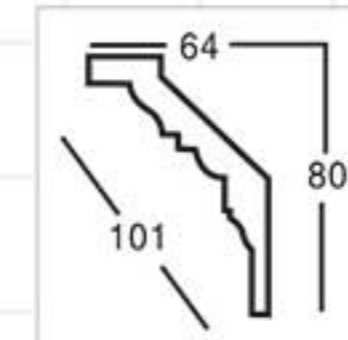

Color Effect

Color Effect

Color Effect

Color Effect

GA-81039-80 Gold with Silver  
 Breadth:114mm  
 Pattern:200mm  
 Length□2400mm

GA-81039-80 Off white  
 Breadth:114mm  
 Pattern:200mm  
 Length□2400mm

Color Effect

Color Effect

GA-81088-100 Gold with Silver  
 Breadth:133mm  
 Pattern:100mm  
 Length□2400mm

GA-81088-100 Off white  
 Breadth:133mm  
 Pattern:100mm  
 Length□2400mm

Color Effect

Color Effect

GA-81004  
Length □ 2400mm  
Breath: 79mm  
Pattern: 10mm

GA-81040-85  
Length □ 2400mm  
Breath: 117mm  
Pattern: 122mm

GA-81009  
Length □ 2400mm  
Breath: 113mm  
Pattern: 485mm

GA-81043  
Length □ 2400mm  
Breath: 100mm  
Pattern: 143mm

GA-81037-80  
Length □ 2400mm  
Breath: 109mm  
Pattern: 120mm

GA-81045  
Length □ 2400mm  
Breath: 101mm  
Pattern: 45mm

GA-81038  
Length □ 2400mm  
Breath: 114mm  
Pattern: 200mm

GA-81049  
Length □ 2400mm  
Breath: 100mm  
Pattern: 60mm

GA-81038  
Length □ 2400mm  
Breath: 114mm  
Pattern: 200mm