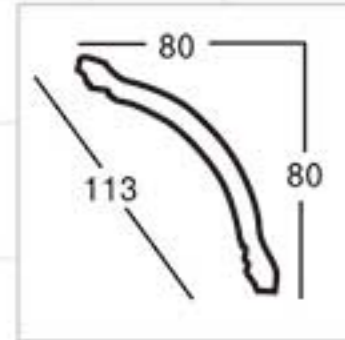

Color Effect

Color Effect

Color Effect

Color Effect

GA-81039-80 Gold with Silver  
 Breadth:114mm  
 Pattern:200mm  
 Length□2400mm

GA-81039-80 Off white  
 Breadth:114mm  
 Pattern:200mm  
 Length□2400mm

Color Effect

Color Effect

GA-81088-100 Gold with Silver  
 Breadth:133mm  
 Pattern:100mm  
 Length□2400mm

GA-81088-100 Off white  
 Breadth:133mm  
 Pattern:100mm  
 Length□2400mm

Color Effect

Color Effect

GA-81004  
Length □ 2400mm  
Breath: 79mm  
Pattern: 10mm

GA-81040-85  
Length □ 2400mm  
Breath: 117mm  
Pattern: 122mm

GA-81009  
Length □ 2400mm  
Breath: 113mm  
Pattern: 485mm

GA-81043  
Length □ 2400mm  
Breath: 100mm  
Pattern: 143mm

GA-81037-80  
Length □ 2400mm  
Breath: 109mm  
Pattern: 120mm

Champagne Gold

GA-81069  
Length □ 2400mm  
Breadth: 128mm  
Pattern: 144mm

Famille rose

GA-81071  
Length □ 2400mm  
Breadth: 145mm  
Pattern: 77mm

Hand Painting Silver

GA-81083  
Length □ 2400mm  
Breadth: 126mm  
Pattern: 122mm