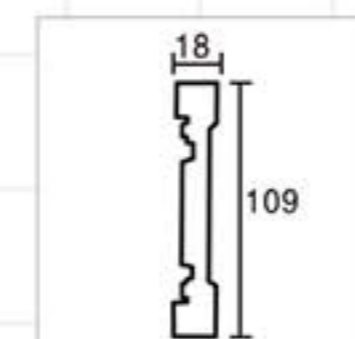

Antique gold

GB-82094  
Length□2400mm  
Breadth:84mm  
Pattern:240mm

Partial Gold leaf

GB-82052-88  
Length□2400mm  
Breadth:87mm  
Pattern:200mm

Gold and silver by hand

GB-82060  
Length□2400mm  
Breadth:98mm  
Pattern:34mm

Antique silver

GB-82064  
Length□2400mm  
Breadth:100mm  
Pattern:120mm

Antique silver

GB-82064  
Length□2400mm  
Breadth:100mm  
Pattern:120mm

Gold with Silver

GB-82068  
Length□2400mm  
Breadth:104mm  
Pattern:165mm

Hand Painting Silver

GB-82073  
Length□2400mm  
Breadth:109mm  
Pattern:205mm

Bronze

GB-82090  
Length□2400mm  
Breadth:200mm  
Pattern:100mm

Gold

Color Effect

Color Effect

GC-83050  
Length □ 2400mm  
Breadth: 125mm

Rose wood color

GC-83022-80  
Length □ 2400mm  
Breadth: 85mm

Ivory white

GC-83031-75  
Length □ 2400mm  
Breadth: 104mm

Antique silver

GC-83038-60  
Length □ 2400mm  
Breadth: 85mm

Champagne Gold

GC-83045  
Length □ 2400mm  
Breadth: 121mm