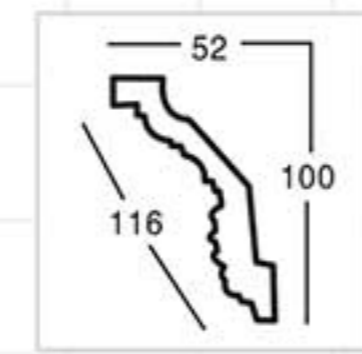

GA-81049  
Length □ 2400mm  
Breath: 100mm  
Pattern: 60mm

Color Effect

Color Effect

GA-81051-80  
Length □ 2400mm  
Breadth: 114mm  
Pattern: 200mm

Partial Gold leaf

GA-81058  
Length □ 2400mm  
Breadth: 121mm  
Pattern: 40mm

Champagne Gold

GA-81069  
Length □ 2400mm  
Breadth: 128mm  
Pattern: 144mm

Famille rose

GA-81071  
Length □ 2400mm  
Breadth: 145mm  
Pattern: 77mm

Hand Painting Silver

GA-81083  
Length □ 2400mm  
Breadth: 126mm  
Pattern: 122mm

Hand painting champagne Gold

GA-81091  
Length □ 2400mm  
Breadth: 127mm  
Pattern: 810mm

Gold with Silver

GA-81095  
Length □ 2400mm  
Breadth: 116mm  
Pattern: 100mm

Crack silver

GA-81119  
Length □ 2400mm  
Breadth: 140mm  
Pattern: 20mm

Antique silver

GB-82064  
Length□2400mm  
Breadth:100mm  
Pattern:120mm

Antique silver

GB-82064  
Length□2400mm  
Breadth:100mm  
Pattern:120mm

Gold with Silver

GB-82068  
Length□2400mm  
Breadth:104mm  
Pattern:165mm