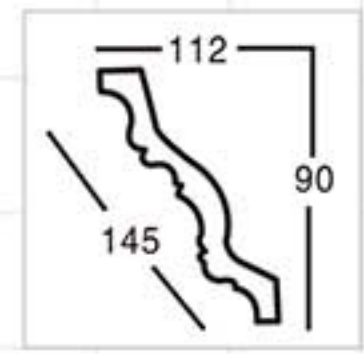

GA-81049  
Length □ 2400mm  
Breath: 100mm  
Pattern: 60mm

Color Effect

Color Effect

GA-81051-80  
Length □ 2400mm  
Breadth: 114mm  
Pattern: 200mm

Partial Gold leaf

GA-81058  
Length □ 2400mm  
Breadth: 121mm  
Pattern: 40mm

Champagne Gold

GA-81069  
Length □ 2400mm  
Breadth: 128mm  
Pattern: 144mm

Famille rose

GA-81071  
Length □ 2400mm  
Breadth: 145mm  
Pattern: 77mm

Hand Painting Silver

GA-81083  
Length □ 2400mm  
Breadth: 126mm  
Pattern: 122mm

Antique gold

GB-82094  
Length□2400mm  
Breadth:84mm  
Pattern:240mm

Partial Gold leaf

GB-82052-88  
Length□2400mm  
Breadth:87mm  
Pattern:200mm

Gold and silver by hand

GB-82060  
Length□2400mm  
Breadth:98mm  
Pattern:34mm

Antique silver

GB-82064  
Length□2400mm  
Breadth:100mm  
Pattern:120mm

Antique silver

GB-82064  
Length□2400mm  
Breadth:100mm  
Pattern:120mm

Gold with Silver

GB-82068  
Length□2400mm  
Breadth:104mm  
Pattern:165mm