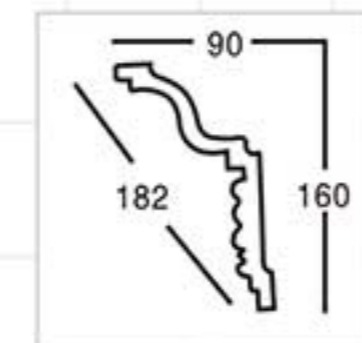

Champagne Gold

GA-81069  
Length □ 2400mm  
Breadth: 128mm  
Pattern: 144mm

Famille rose

GA-81071  
Length □ 2400mm  
Breadth: 145mm  
Pattern: 77mm

Hand Painting Silver

GA-81083  
Length □ 2400mm  
Breadth: 126mm  
Pattern: 122mm

Antique gold

GA-81128  
Length□2400mm  
Breadth:164mm  
Pattern:348mm

Partial Gold leaf

GA-81129  
Length□2400mm  
Breadth:172mm  
Pattern:200mm

silver

GA-81129  
Length□2400mm  
Breadth:172mm  
Pattern:200mm

Champagne Gold

GA-81138  
Length□2400mm  
Breadth:158mm  
Pattern:150mm

Antique silver

GA-81139  
Length□2400mm  
Breadth:200mm  
Pattern:240mm

Gold with Silver

GA-81148  
Length□2400mm  
Breadth:222mm  
Pattern:35mm

Coffee

GA-81153  
Length□2400mm  
Breadth:182mm  
Pattern:140mm

Gold

GA-81155  
Length□2400mm  
Breadth:228mm  
Pattern:240mm

Champagne Gold

GA-81156-160  
Length□2400mm  
Breadth:255mm  
Pattern:245mm

Gold with Silver