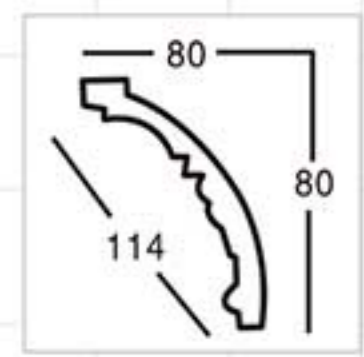

Color Effect

GA-81088-100 Gold with Silver  
 Breadth:133mm  
 Pattern:100mm  
 Length□2400mm

GA-81088-100 Off white  
 Breadth:133mm  
 Pattern:100mm  
 Length□2400mm

Color Effect

Color Effect

GA-81004  
Length □ 2400mm  
Breath: 79mm  
Pattern: 10mm

GA-81045  
Length □ 2400mm  
Breath: 101mm  
Pattern: 45mm

GA-81038  
Length □ 2400mm  
Breath: 114mm  
Pattern: 200mm

GA-81049  
Length □ 2400mm  
Breath: 100mm  
Pattern: 60mm

GA-81038  
Length □ 2400mm  
Breath: 114mm  
Pattern: 200mm

GA-81049  
Length □ 2400mm  
Breath: 100mm  
Pattern: 60mm

Color Effect

Color Effect

GA-81051-80  
Length □ 2400mm  
Breadth: 114mm  
Pattern: 200mm

Partial Gold leaf

GA-81058  
Length □ 2400mm  
Breadth: 121mm  
Pattern: 40mm

Champagne Gold

GA-81069  
Length □ 2400mm  
Breadth: 128mm  
Pattern: 144mm

Famille rose

GA-81071  
Length □ 2400mm  
Breadth: 145mm  
Pattern: 77mm

Hand Painting Silver

GA-81083  
Length □ 2400mm  
Breadth: 126mm  
Pattern: 122mm